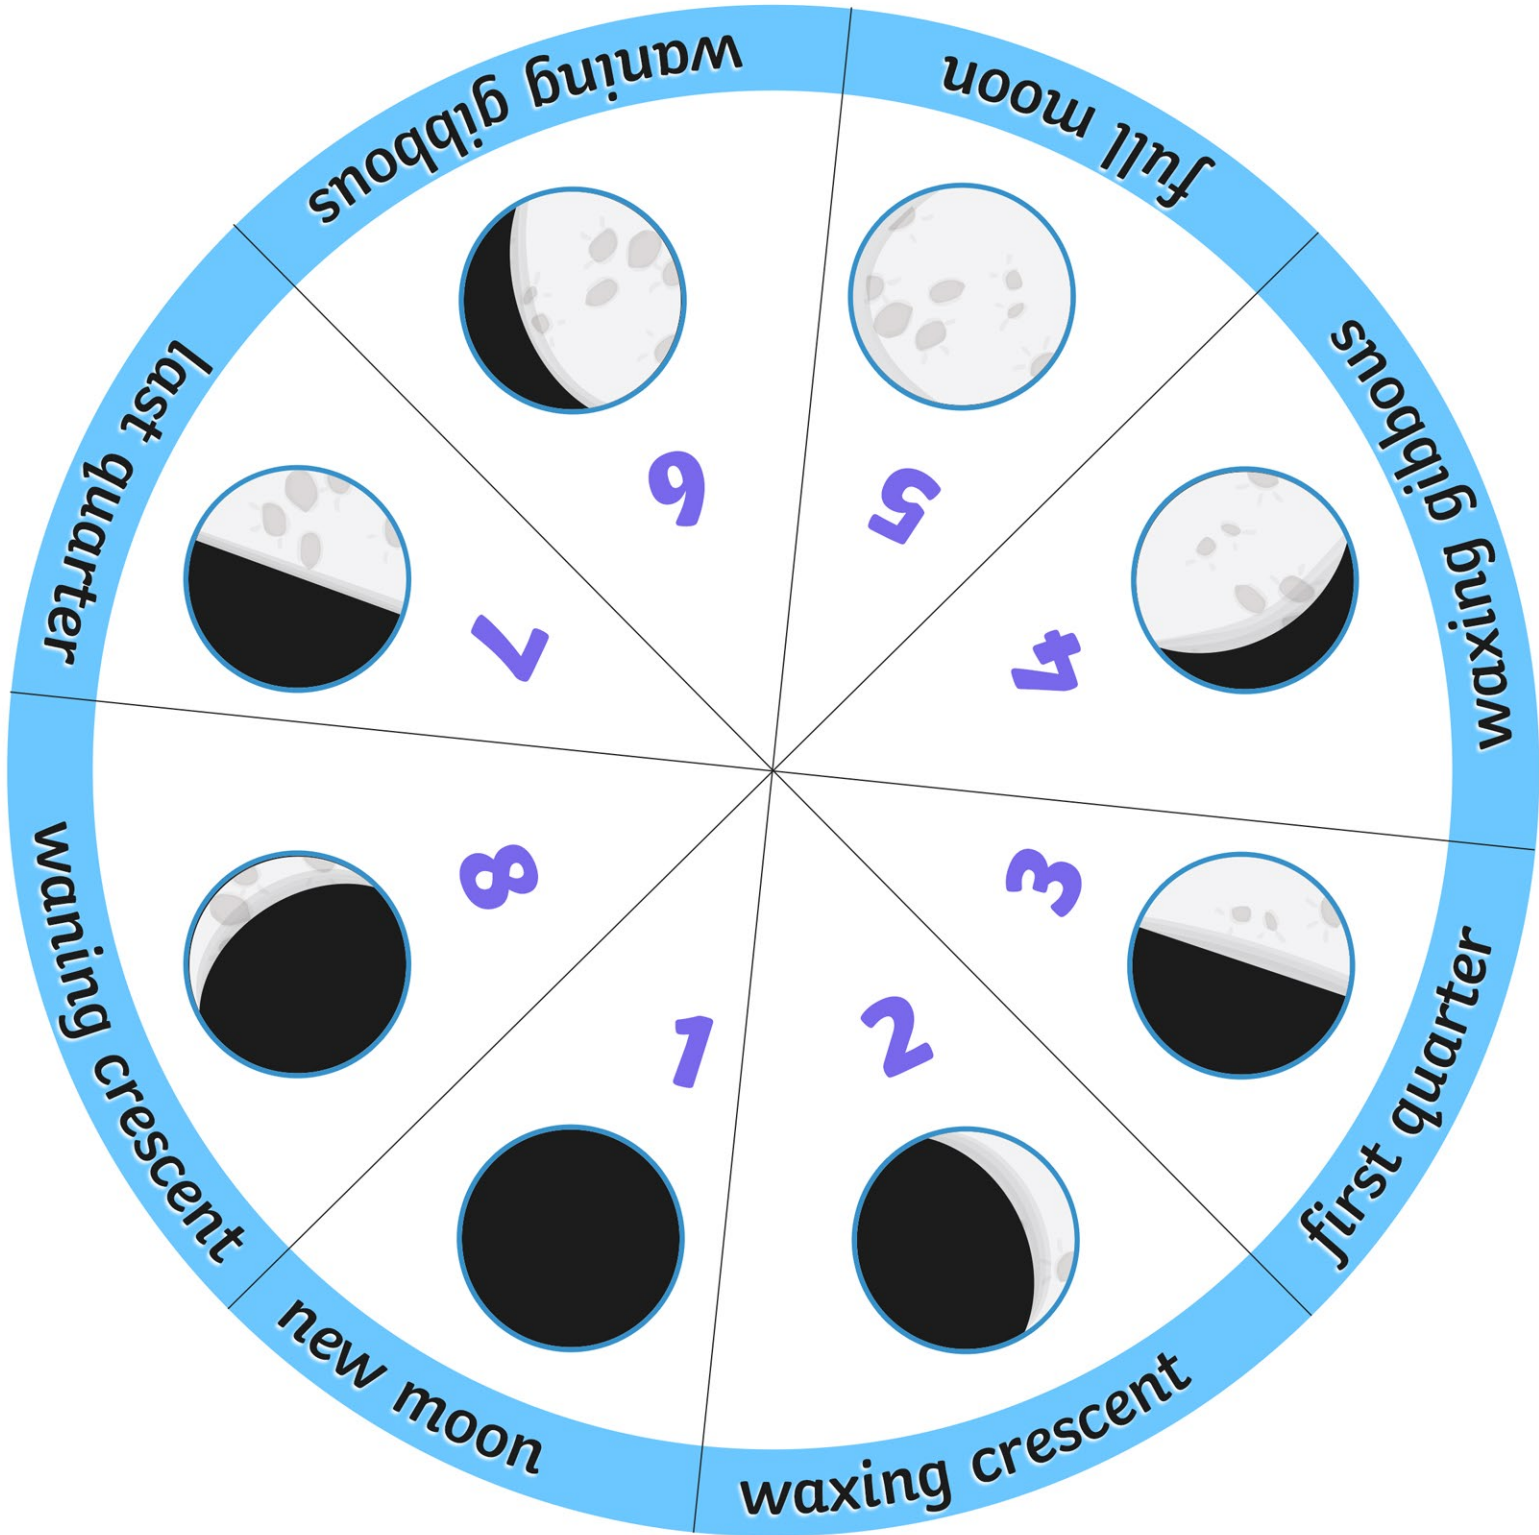

Northern Hemisphere Moon Phases Spinner

Cut out the discs and use a split pin to join in the middle.

Northern Hemisphere Moon Phases Spinner

Cut out the discs and use a split pin to join in the middle.

↑
cut this window out ✂